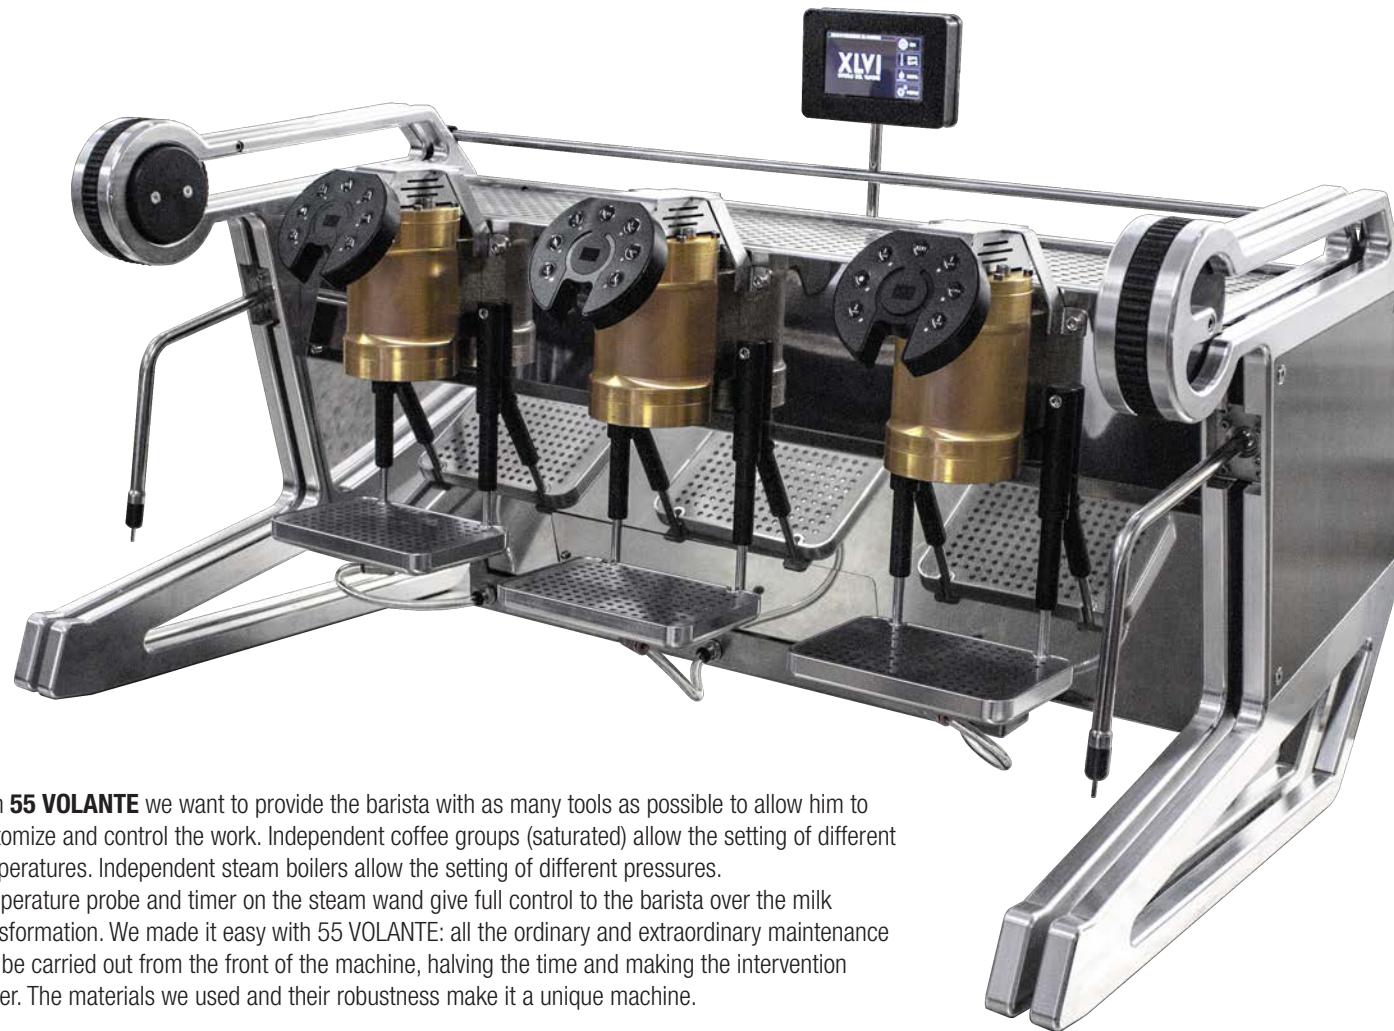

## OPERAI DEL VAPORE

With **55 VOLANTE** we want to provide the barista with as many tools as possible to allow him to customize and control the work. Independent coffee groups (saturated) allow the setting of different temperatures. Independent steam boilers allow the setting of different pressures. Temperature probe and timer on the steam wand give full control to the barista over the milk transformation. We made it easy with 55 VOLANTE: all the ordinary and extraordinary maintenance can be carried out from the front of the machine, halving the time and making the intervention easier. The materials we used and their robustness make it a unique machine.

Key features:

- **Multiboiler / Multisteam**
- **P.I.D. heating system**
- **Display TFT touch screen (colors)**
- **Steam pipe probe temperature**
- **Coffee and steam extraction**
- **Automatic switch off**
- **Energy saving**
- **Coffee counter**
- **Automatic washing**
- **Maintenance warns**

- **Ligth led**
- **Smooth flow:** dispensing flow sweet and steady for an espresso made with velvety homogeneous texture
- **Fingerboard "easy use":** it's conceived in a very intuitive way and to be comfortable to the touch
- **Mug bowl:** the adjustable in 4 position grid facilitates the management of different sized cups.